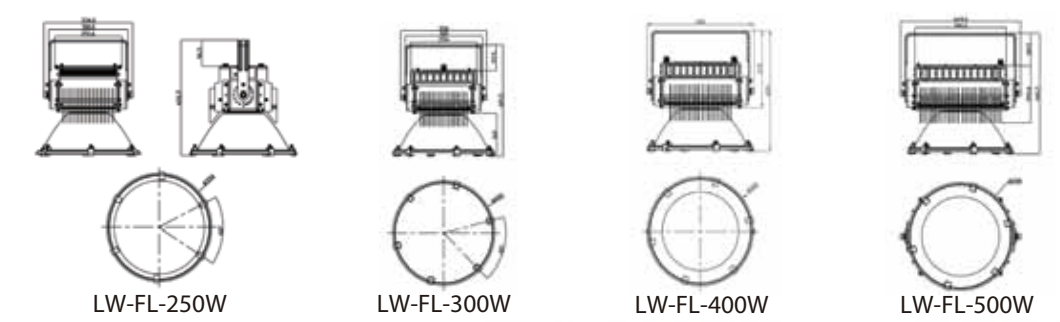

Product size(mm)