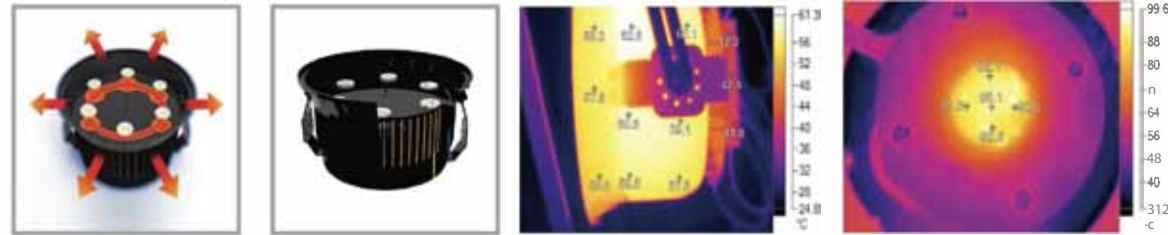

Prevents birds making nest on top

Anti-glare

External power supply box

LW-SPL round shape lamp

Product description

Easily adjustable LED round shape lamp

1. Directly replace traditional lamps.
2. Professional optical light distribution angle.
3. High voltage 528V AC power supply.
4. 7075 aviation supply aluminium alloy + SUS304 stainless steel.
5. Stable LED light.
6. Robust design made for tough service.
7. 160 lm/W high end chip.