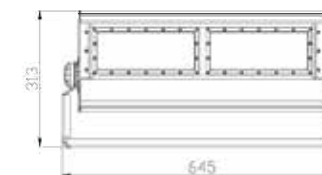

LW-SFL-200W