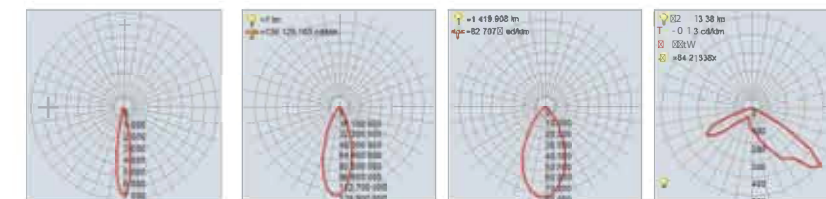

LED STADIUM FLOOD LIGHT LW-SFL

FRAME

1. Corrosion resistant powder coated finish.
2. Stainless steel bracket.

OPTICAL TECHNOLOGY

1. Advanced japanese optical lens-PC lens.
2. 15 / 30 / 60 / 40*80 / 90*135
3. High output, light efficiency up to 180 lm/W with advanced optical technology.

COOLING TECHNOLOGY

1. 4D heat dissipation technology including a large cooling area.

MATERIALS

1. Custom bright and stable LED chips.
2. MeanWell power supply with a 3 years warranty.

LED STADIUM FLOOD LIGHT LW-SFL

Product parameters

Model NO	LW-SFL-100W	LW-SFL-200W	LW-SFL-300W
LED Brand	LUMILEDS/CREE SMD5050		
Power Supply	MeanWell ELG Series		
Supply Voltage	90-305V AC 50/60Hz		
System Power	100W	200W	300W
Lumen(LM)	15000LM	30000LM	45000LM
Beam Angle	15/30/60/40*80/90*135		
CCT	2700K/3000K/3500K/4000K/5000K/5700K/6500K		
CRI(Ra)	>70/80/90		
Lifetime	50,000H		
Operating Temp	-40 °C- +50 °C		
IP Rating	IP66