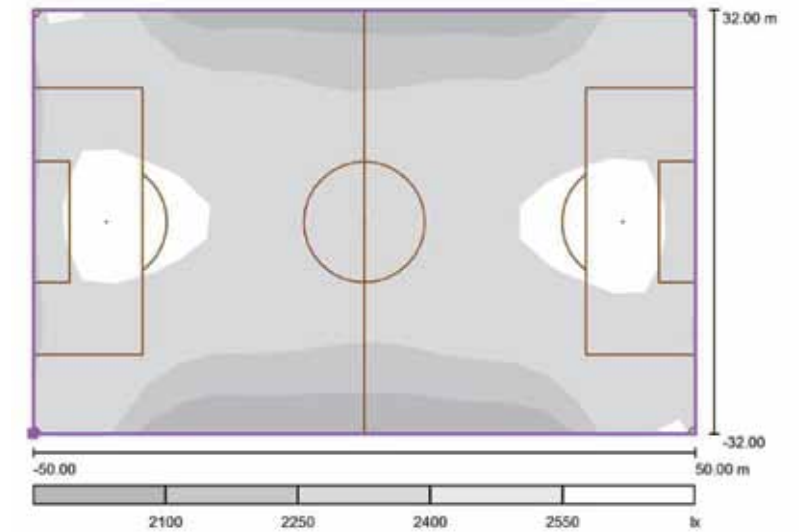

DIALux

PROJECT DESIGN

We provide the best possible design solutions with our professional lighting team.