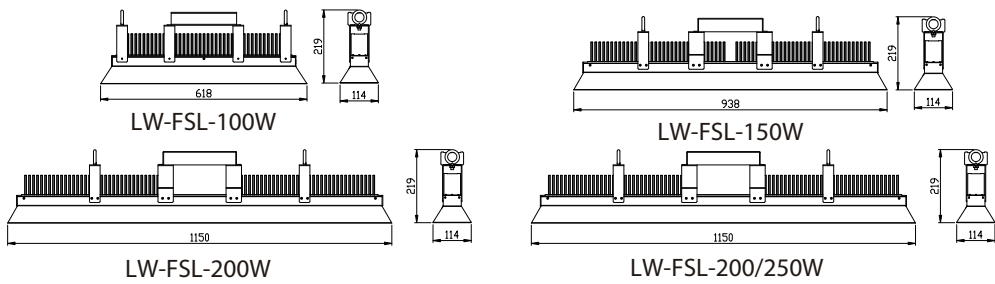

Angle division diagram

Product size(mm)

Product parameters

Model NO	LW-FL-300W	LW-FL-400W	LW-FL-500W
LED Brand	CREE/BRIDGELUX		COB
Power Supply	MeanWell HLG Series		
Supply Voltage	90-305V/200-480V		AC 50/60Hz
System Power	300W	400W	500W
Lumen(LM)	45000LM	60000LM	75000LM
Beam Angle	10/24/38/60/90/120		
CCT	2700K/3000K/3500K/4000K/5000K/5700K/6500K		
CRI(Ra)	>70/80/90		
Lifetime	50,000H		
Operating Temp	-40 °C - +50°C		
IP Rating	IP66		

Angle division diagram

Product size(mm)

LED Linear Light LW-FSL

lightwolf®
Ihr spezielles Licht

LED SPORTS LIGHT LW-FSL

Product parameters

Model NO	LW-FSL-100W	LW-FSL-150W	LW-FSL-200W	LW-FSL-250W
LED Brand	CREE			
Power Supply	MeanWell ELG Series			
Supply Voltage	90-305V AC 50/60Hz			
System Power	100W	150W	200W	250W
Lumen(LM)	13000LM	19500LM	26000LM	32500LM
Beam Angle	10/24/38/60/90/120			
CCT	2700K/3000K/3500K/4000K/5000K/5700K/6500K			
CRI(Ra)	> 70/80/90			
Lifetime	50,000H			
Operating Temp	-40°C~ +50°C			
IP Rating	IP65			

Product size(mm)

LED High POLE Light LW-FLS

lightwolf®
Ihr spezielles Licht

LED SPORTS LIGHT LW-FLS

Product parameters

Model NO	LW-FLS-250W	LW-FLS-300W	LW-FLS-400W	LW-FLS-500W
LED Brand	Citizen			
Power Supply	MeanWell ELG Series			
Supply Voltage	90-305V AC 50/60Hz			
System Power	250W	300W	400W	500W
Lumen(LM)	32500LM	39000LM	52000LM	65000LM
Beam Angle	15/30/45/60			
CCT	3000K/4000K/5000K/5700K/6500K			
CRI(Ra)	> 70/80/90			
Lifetime	IP65			
Operating Temp	-40°C ~ +50°C			
IP Rating	50,000H			