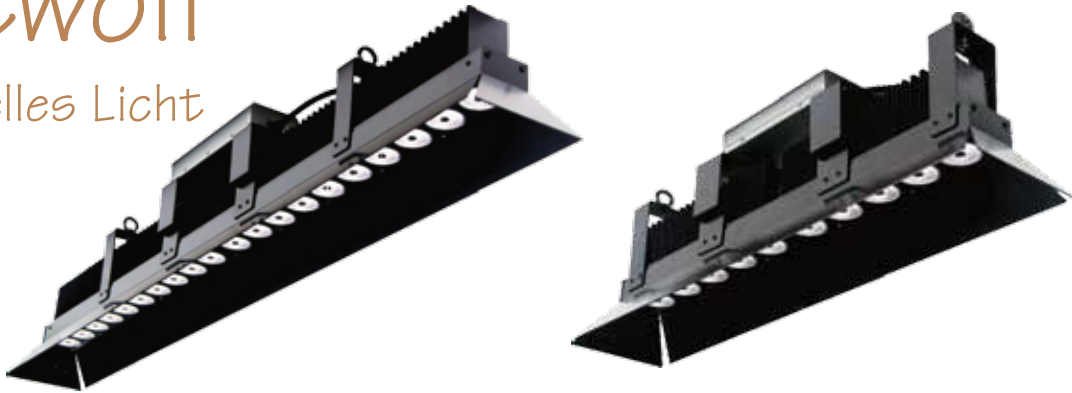

Angle division diagram

Product size(mm)

LED Linear Light LW-FSL

lightwolf®
Ihr spezielles Licht

LED SPORTS LIGHT LW-FSL

Product parameters

Model NO	LW-FSL-100W	LW-FSL-150W	LW-FSL-200W	LW-FSL-250W
LED Brand	CREE			
Power Supply	MeanWell ELG Series			
Supply Voltage	90-305V AC 50/60Hz			
System Power	100W	150W	200W	250W
Lumen(LM)	13000LM	19500LM	26000LM	32500LM
Beam Angle	10/24/38/60/90/120			
CCT	2700K/3000K/3500K/4000K/5000K/5700K/6500K			
CRI(Ra)	> 70/80/90			
Lifetime	50,000H			
Operating Temp	-40°C~ +50°C			
IP Rating	IP65			