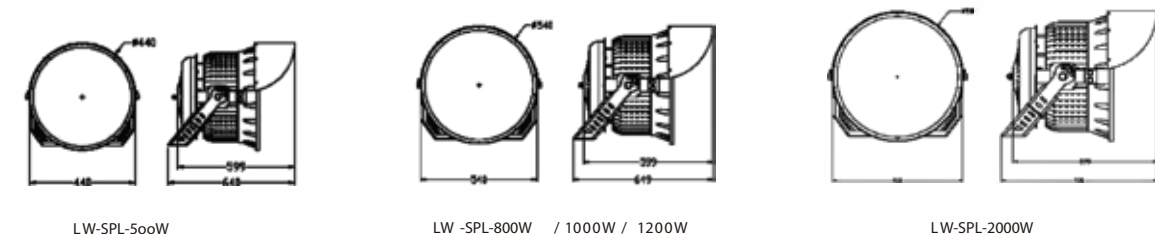

Product size(mm)