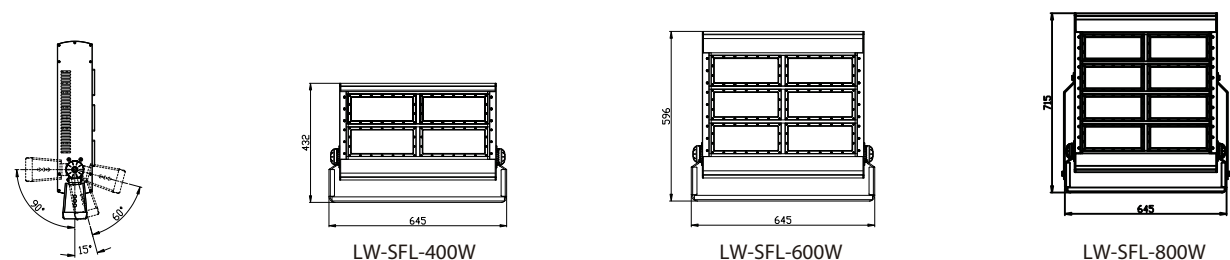

Product size(mm)