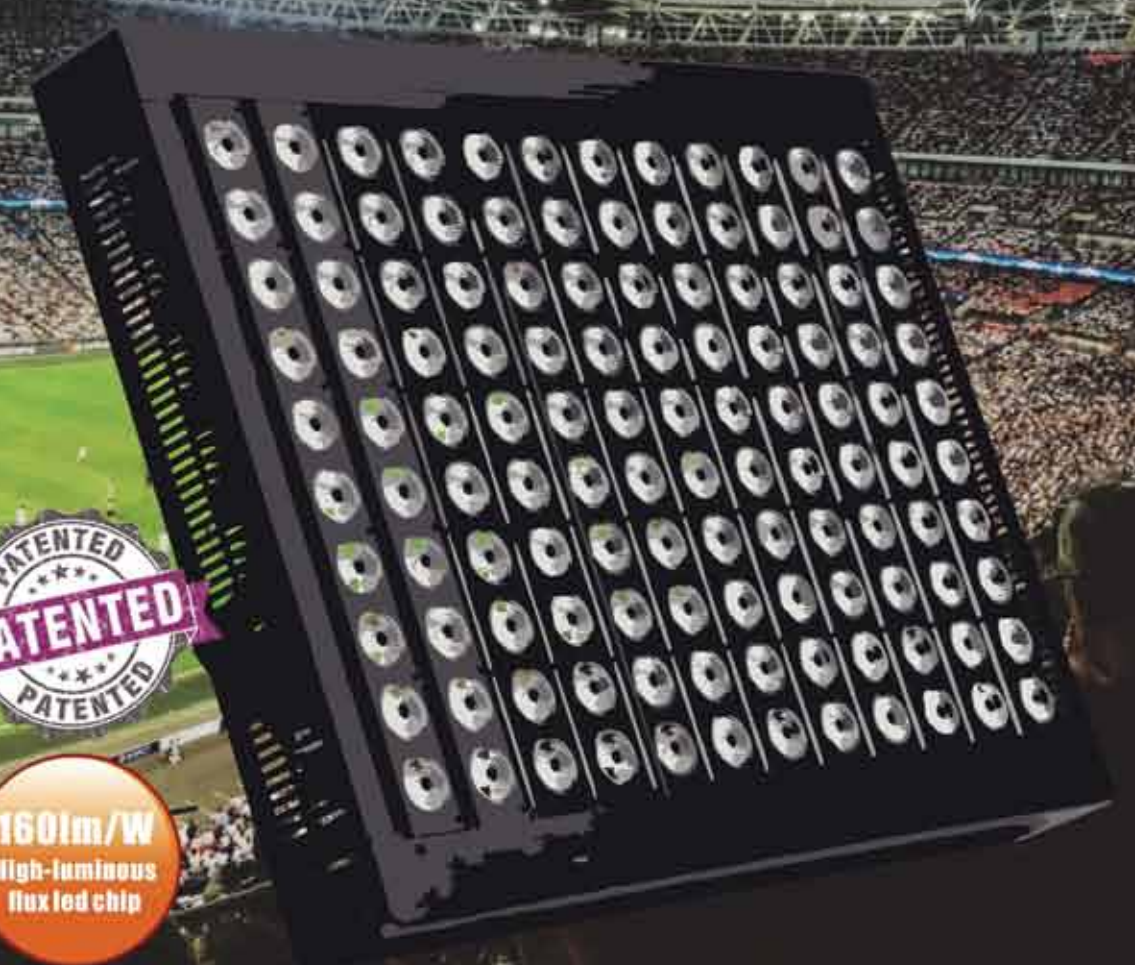

Product size(mm)

LED FLOOD LIGHT LW-FL

- Great reputation from clients around the world.
- No quality issues.
- The best brand for high power outdoor lighting.
- Certified product.

160lm/W
High-luminous
flux led chip