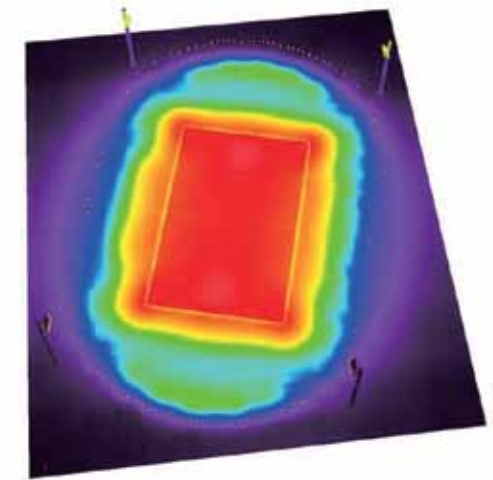

DIALux

PROJECT DESIGN

We provide the best possible design solutions with our professional lighting team.