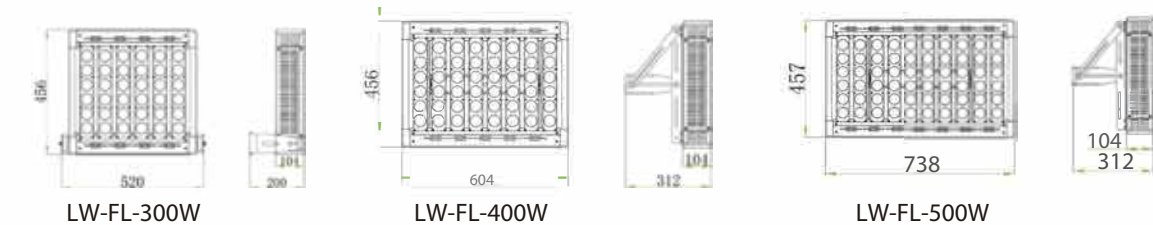

Angle division diagram

Product size(mm)

Product parameters

Model NO	LW-FL-300W	LW-FL-400W	LW-FL-500W
LED Brand	CREE/BRIDGELUX		COB
Power Supply	MeanWell HLG Series		
Supply Voltage	90-305V/200-480V		AC 50/60Hz
System Power	300W	400W	500W
Lumen(LM)	45000LM	60000LM	75000LM
Beam Angle	10/24/38/60/90/120		
CCT	2700K/3000K/3500K/4000K/5000K/5700K/6500K		
CRI(Ra)	>70/80/90		
Lifetime	50,000H		
Operating Temp	-40 °C - +50°C		
IP Rating	IP66		

Angle division diagram

Product size(mm)

LED Linear Light LW-FSL

lightwolf®
Ihr spezielles Licht

LED SPORTS LIGHT LW-FSL

Product parameters

Model NO	LW-FSL-100W	LW-FSL-150W	LW-FSL-200W	LW-FSL-250W
LED Brand	CREE			
Power Supply	MeanWell ELG Series			
Supply Voltage	90-305V AC 50/60Hz			
System Power	100W	150W	200W	250W
Lumen(LM)	13000LM	19500LM	26000LM	32500LM
Beam Angle	10/24/38/60/90/120			
CCT	2700K/3000K/3500K/4000K/5000K/5700K/6500K			
CRI(Ra)	> 70/80/90			
Lifetime	50,000H			
Operating Temp	-40°C~ +50°C			
IP Rating	IP65			