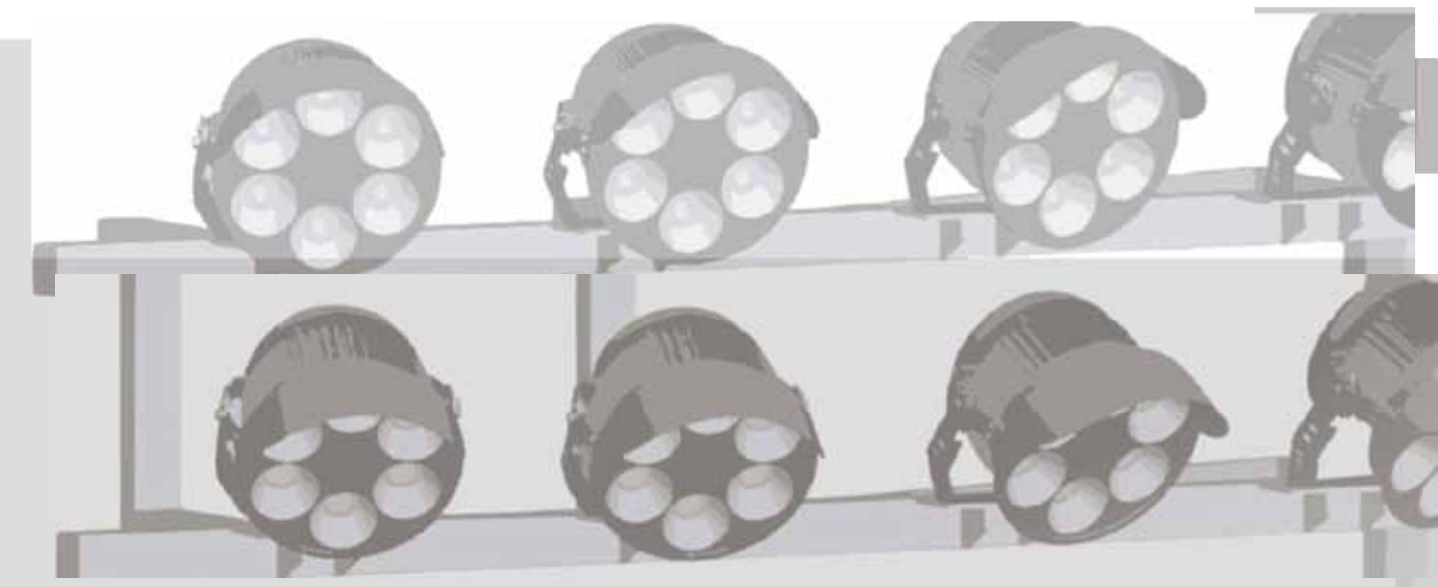

HDTV

Anti-glare

2019 Trend

LED SPORTS LIGHT LW-SPL

180-528V AC high voltage power supply design can **replace** the traditional lamp directly.

lightwolf®
Ihr spezielles Licht

LED SPORTS LIGHT LW-SPL

Optional Accessories