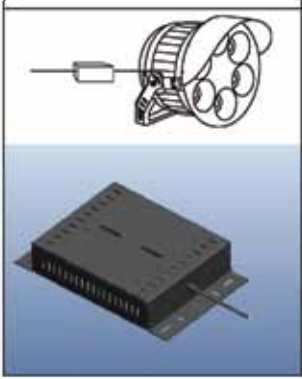

HDTV

Anti-glare

2019 Trend

LED SPORTS LIGHT LW-SPL

180-528V AC high voltage power supply design can **replace** the traditional lamp directly.

lightwolf®
Ihr spezielles Licht

LED SPORTS LIGHT LW-SPL

Optional Accessories

Prevents birds making nest on top

Anti-glare

External power supply box

LW-SPL round shape lamp

Product description

Easily adjustable LED round shape lamp

1. Directly replace traditional lamps.
2. Professional optical light distribution angle.
3. High voltage 528V AC power supply.
4. 7075 aviation supply aluminium alloy + SUS304 stainless steel.
5. Stable LED light.
6. Robust design made for tough service.
7. 160 lm/W high end chip.