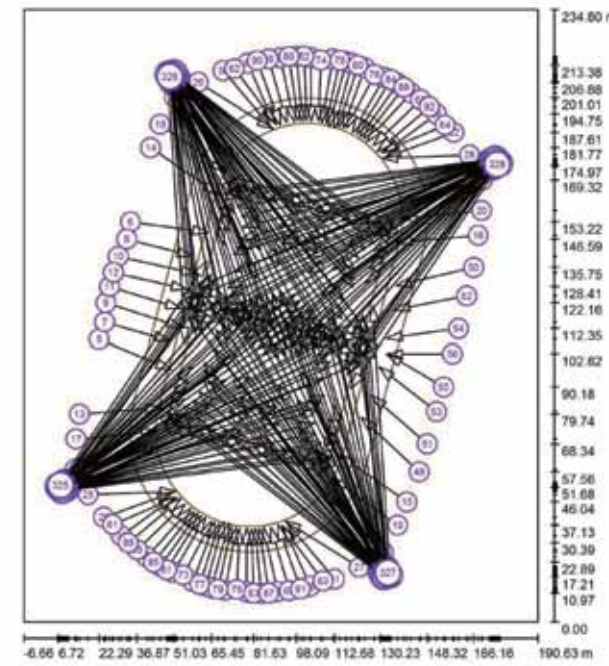

DIALux

PROJECT DESIGN

We provide the best possible design solutions with our professional lighting team.