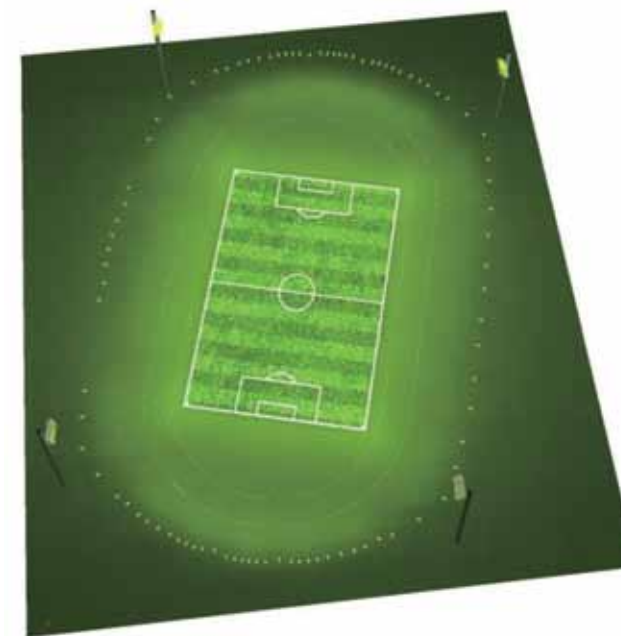

DIALux

PROJECT DESIGN

We provide the best possible design solutions with our professional lighting team.