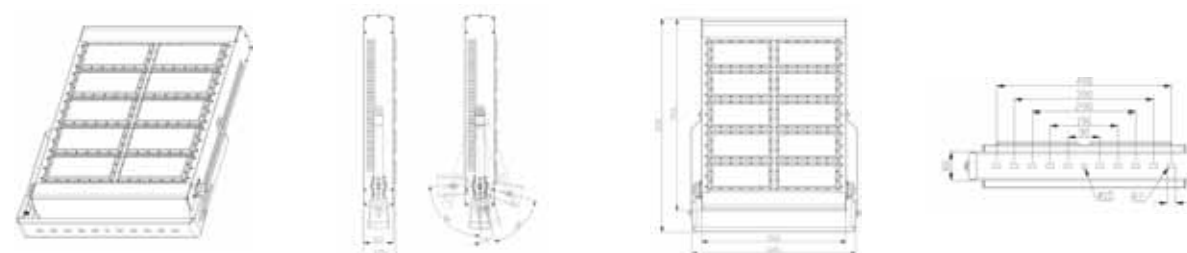

Product size(mm)