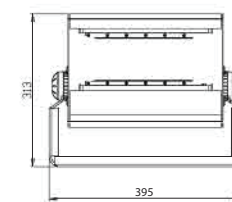

Product size(mm)

LW-SFL-100W