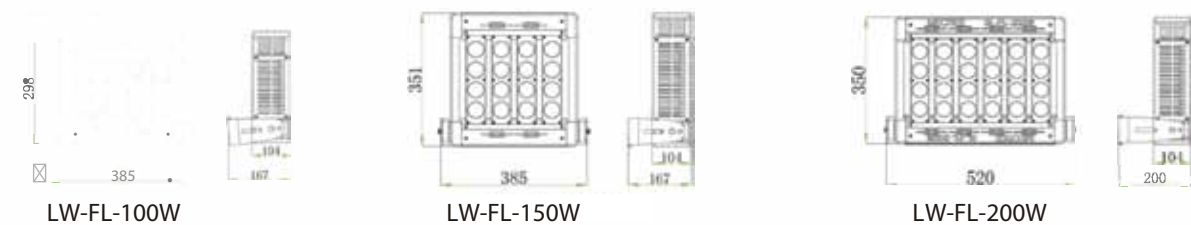

LED SPORTS LIGHT LW-FL

lightwolf®
Ihr spezielles Licht

LED SPORTS LIGHT LW-FL

Product parameters

Model NO	LW-FL-100W	LW-FL-150W	LW-FL-200W
LED Brand	CREE/BRIDGELUX		COB
Power Supply	MeanWell HLG Series		
Supply Voltage	90-305V/200-480V		AC 50/60Hz
System Power	100W	150W	200W
Lumen(LM)	15000LM	22500LM	30000LM
Beam Angle	10/24/38/60/90/120		
CCT	2700K/3000K/3500K/4000K/5000K/5700K/6500K		
CRI(Ra)	>70/80/90		
Lifetime	50,000H		
Operating Temp	-40 °C - +50°C		
IP Rating	IP66		

Angle division diagram

Product size(mm)

Product parameters

Model NO	LW-FL-300W	LW-FL-400W	LW-FL-500W
LED Brand	CREE/BRIDGELUX		COB
Power Supply	MeanWell HLG Series		
Supply Voltage	90-305V/200-480V		AC 50/60Hz
System Power	300W	400W	500W
Lumen(LM)	45000LM	60000LM	75000LM
Beam Angle	10/24/38/60/90/120		
CCT	2700K/3000K/3500K/4000K/5000K/5700K/6500K		
CRI(Ra)	>70/80/90		
Lifetime	50,000H		
Operating Temp	-40 °C - +50°C		
IP Rating	IP66		

Angle division diagram

Product size(mm)

LED Linear Light LW-FSL

lightwolf®
Ihr spezielles Licht

LED SPORTS LIGHT LW-FSL

Product parameters

Model NO	LW-FSL-100W	LW-FSL-150W	LW-FSL-200W	LW-FSL-250W
LED Brand	CREE			
Power Supply	MeanWell ELG Series			
Supply Voltage	90-305V AC 50/60Hz			
System Power	100W	150W	200W	250W
Lumen(LM)	13000LM	19500LM	26000LM	32500LM
Beam Angle	10/24/38/60/90/120			
CCT	2700K/3000K/3500K/4000K/5000K/5700K/6500K			
CRI(Ra)	> 70/80/90			
Lifetime	50,000H			
Operating Temp	-40°C~ +50°C			
IP Rating	IP65			