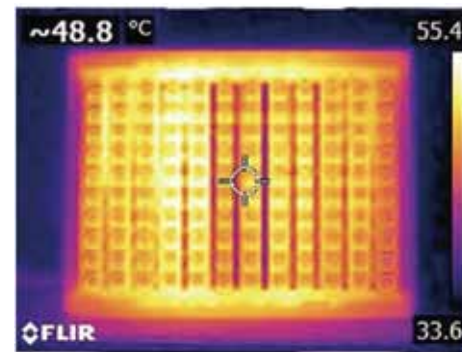

Product size(mm)

LED FLOOD LIGHT LW-FL

- Great reputation from clients around the world.
- No quality issues.
- The best brand for high power outdoor lighting.
- Certified product.

160lm/W
High-luminous
flux led chip

Heat Dissipation Structure

The heat radiator area of the LED floodlight is the biggest in the high-power LED industry at present.

Driver inside with ventilation design, protect it from the damage of sunshine